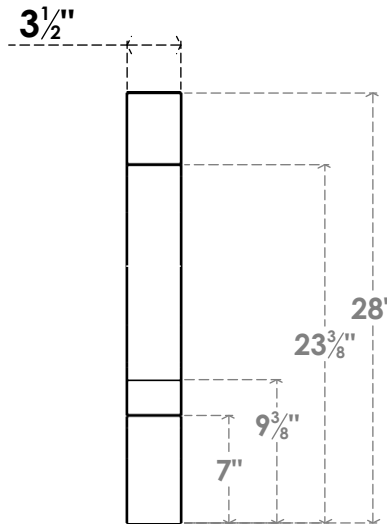

ITEM NUMBER: BRCPC035X22000X28000BOA

3 1/2"W X 22"D X 28"H BALBOA ARCHITECTURAL GRADE PVC CLOSED KNEE BRACE

SIDE PROFILE

FRONT PROFILE

ISOMETRIC

EKENA MILLWORK
2300 WEST MAIN ST.
CLARKSVILLE, TX 75426
TOLL FREE: 866-607-0453
WWW.EKENAMILLWORK.COM