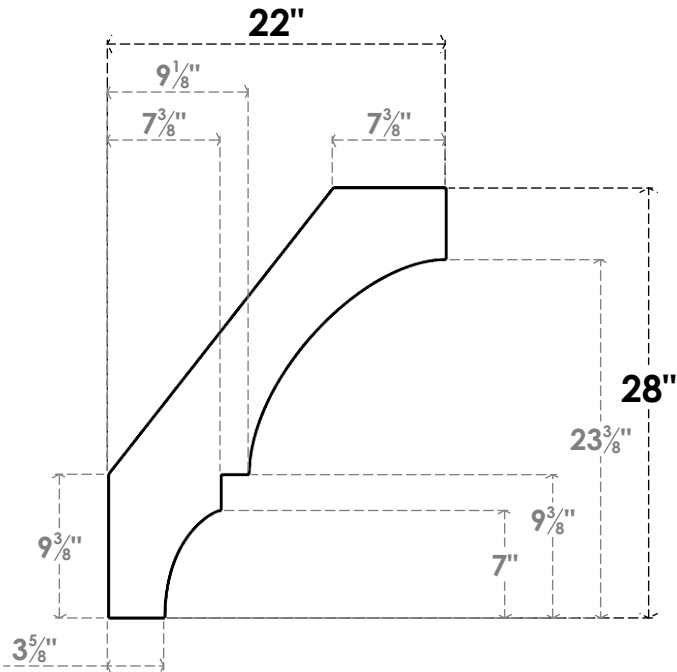

ITEM NUMBER: BRCPC035X22000X28000BOA

3 1/2"W X 22"D X 28"H BALBOA ARCHITECTURAL GRADE PVC CLOSED KNEE BRACE

SIDE PROFILE

FRONT PROFILE

ISOMETRIC

EKENA MILLWORK
2300 WEST MAIN ST.
CLARKSVILLE, TX 75426
TOLL FREE: 866-607-0453
WWW.EKENAMILLWORK.COM